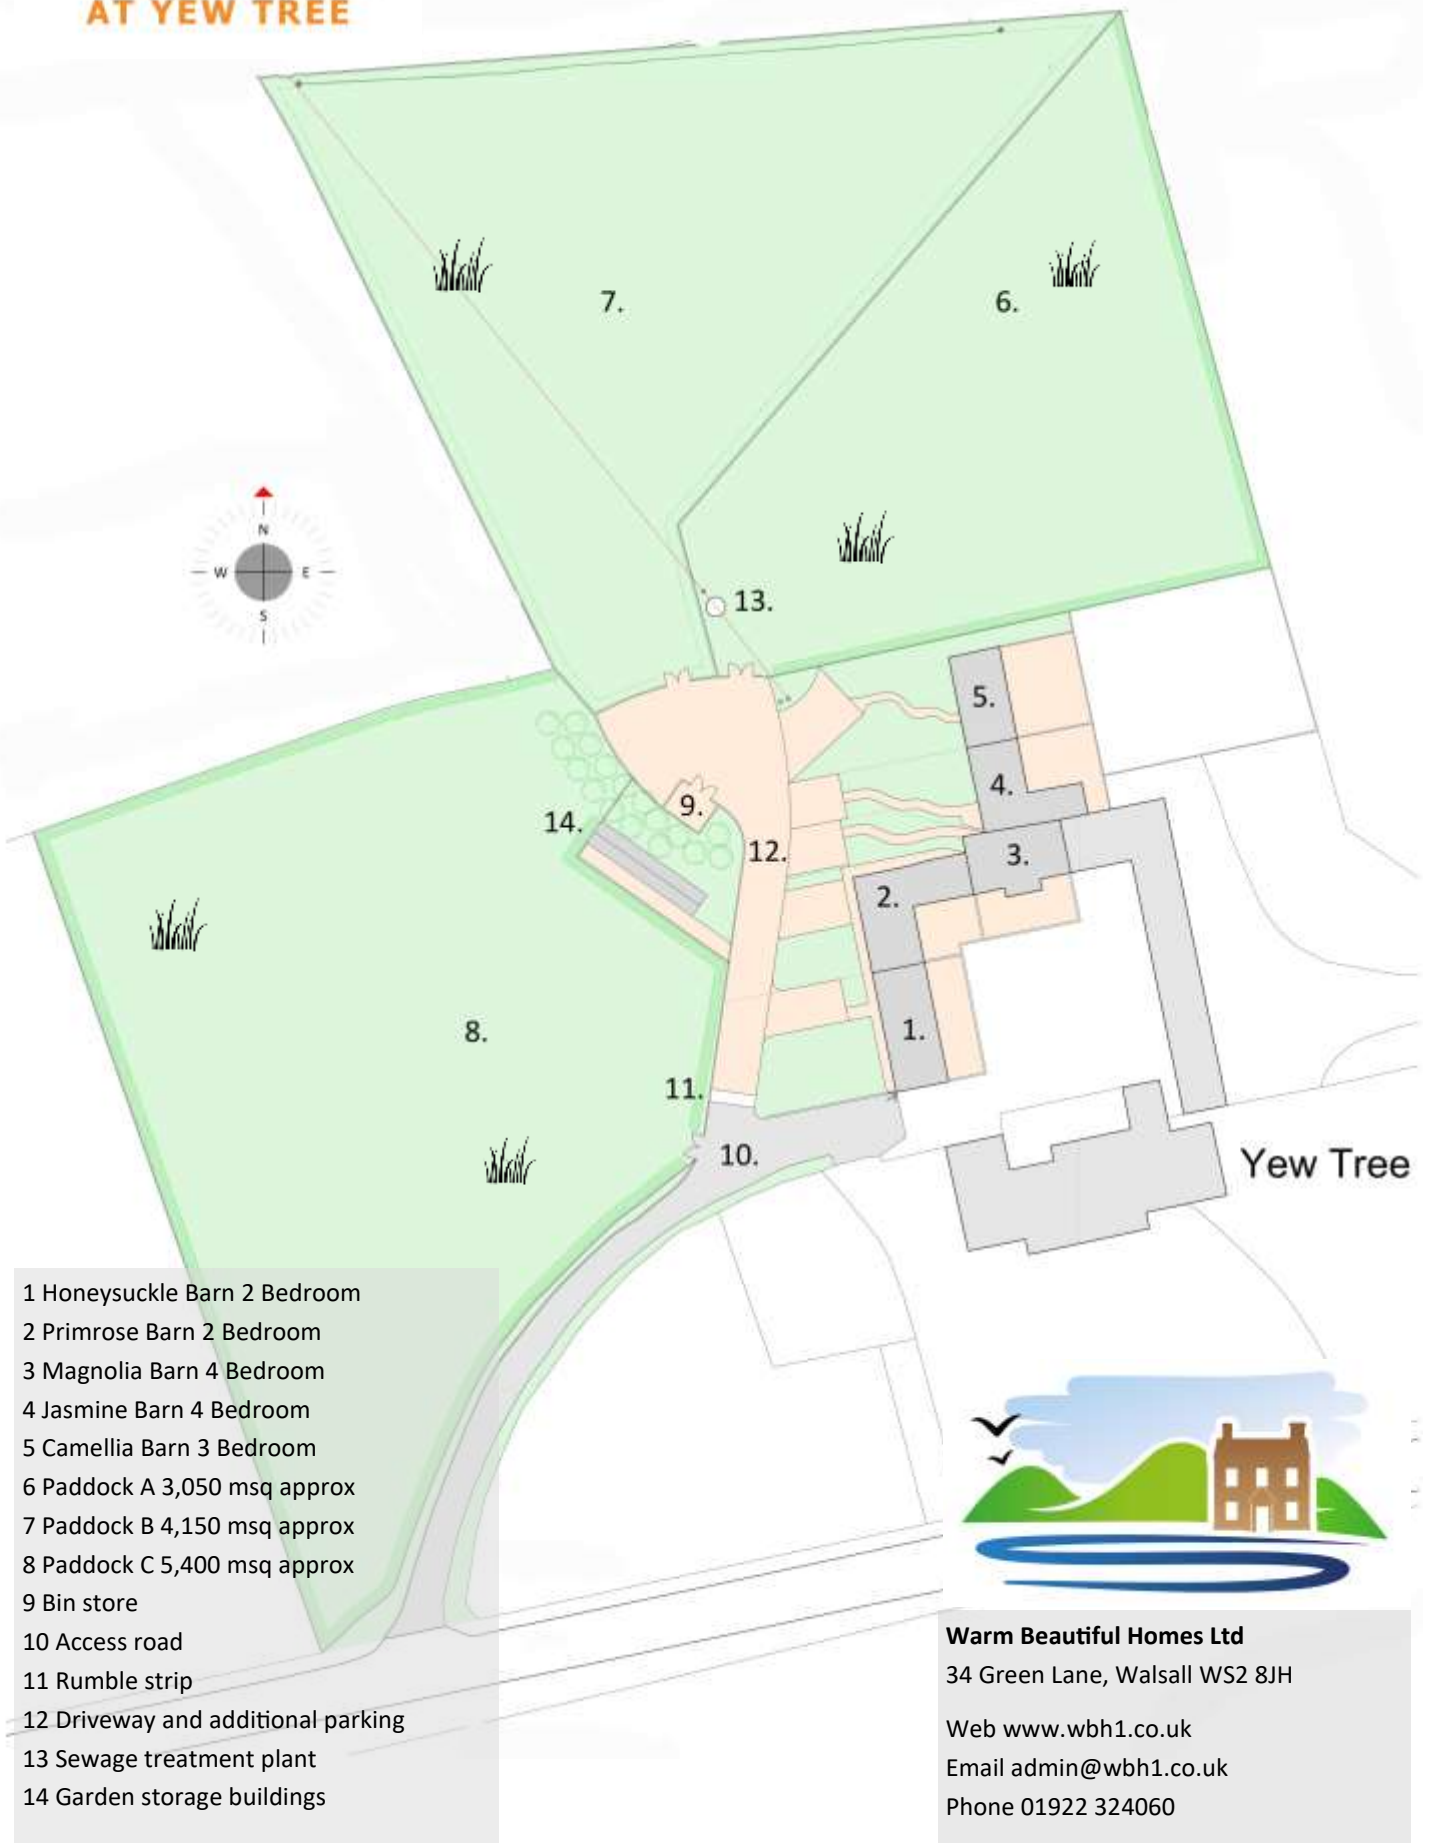

Flower Barns AT YEW TREE

Overall Site Layout

- 1 Honeysuckle Barn 2 Bedroom
- 2 Primrose Barn 2 Bedroom
- 3 Magnolia Barn 4 Bedroom
- 4 Jasmine Barn 4 Bedroom
- 5 Camellia Barn 3 Bedroom
- 6 Paddock A 3,050 msq approx
- 7 Paddock B 4,150 msq approx
- 8 Paddock C 5,400 msq approx
- 9 Bin store
- 10 Access road
- 11 Rumble strip
- 12 Driveway and additional parking
- 13 Sewage treatment plant
- 14 Garden storage buildings